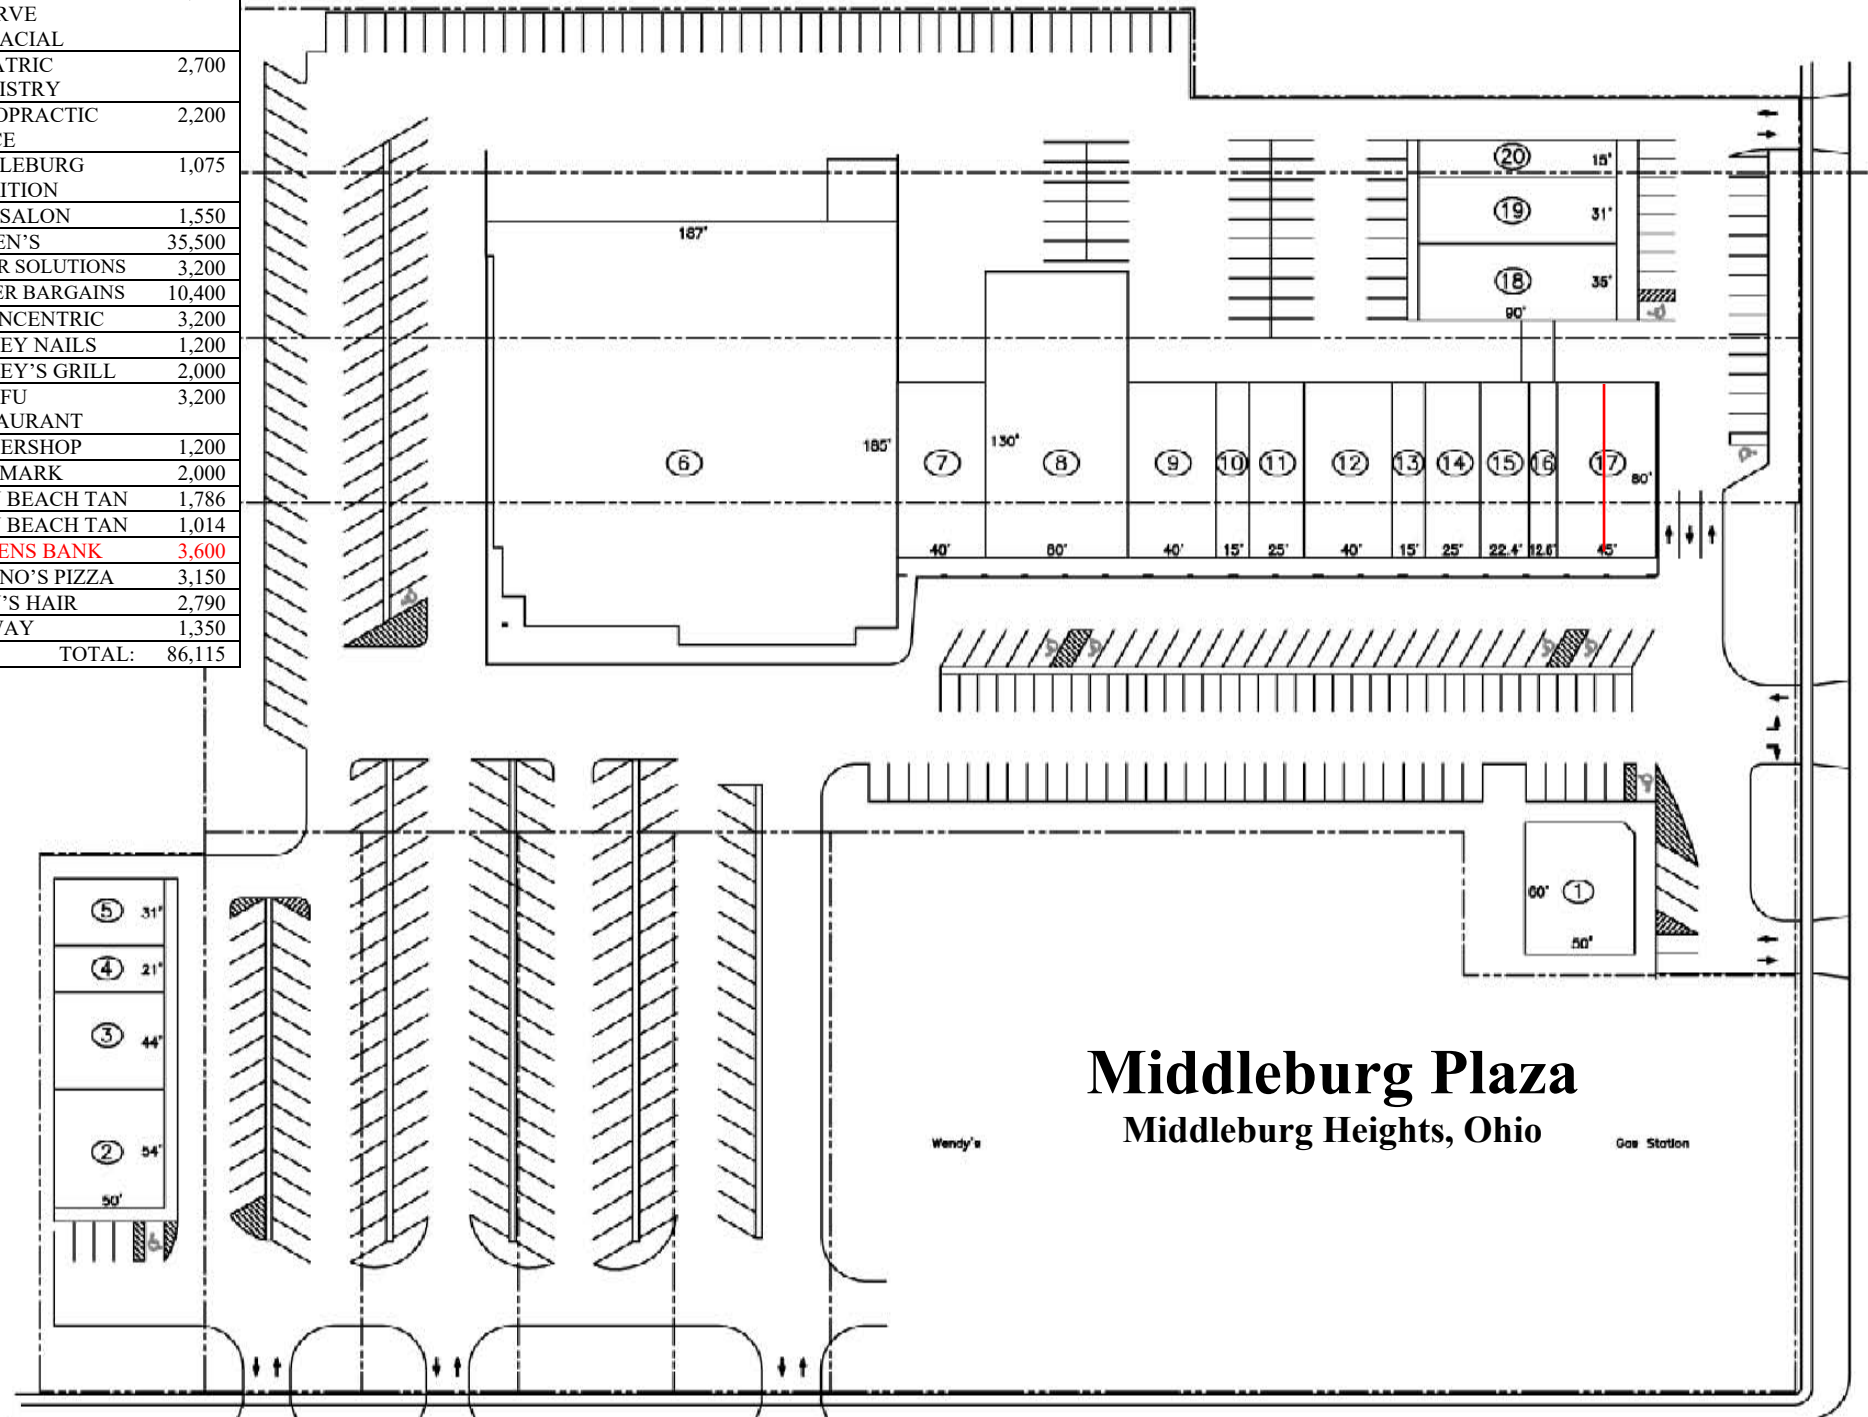

#	TENANT	SF
1	WESTERN RESERVE OROFACIAL	3,000
2	PEDIATRIC DENTISTRY	2,700
3	CHIROPRACTIC OFFICE	2,200
4	MIDDLEBURG NUTRITION	1,075
5	HAIR SALON	1,550
6	HEINEN'S	35,500
7	VAPOR SOLUTIONS	3,200
8	BETTER BARGAINS	10,400
9	SALONCENTRIC	3,200
10	BAGLEY NAILS	1,200
11	BAGLEY'S GRILL	2,000
12	WAH-FU RESTAURANT	3,200
13	BARBERSHOP	1,200
14	LENDMARK	2,000
15	NEON BEACH TAN	1,786
16	NEON BEACH TAN	1,014
17	CITIZENS BANK	3,600
18	DOMINO'S PIZZA	3,150
19	CORY'S HAIR	2,790
20	SUBWAY	1,350
TOTAL:		86,115

# Middleburg Plaza

Middleburg Heights, Ohio

BAGLEY ROAD

PEARL ROAD